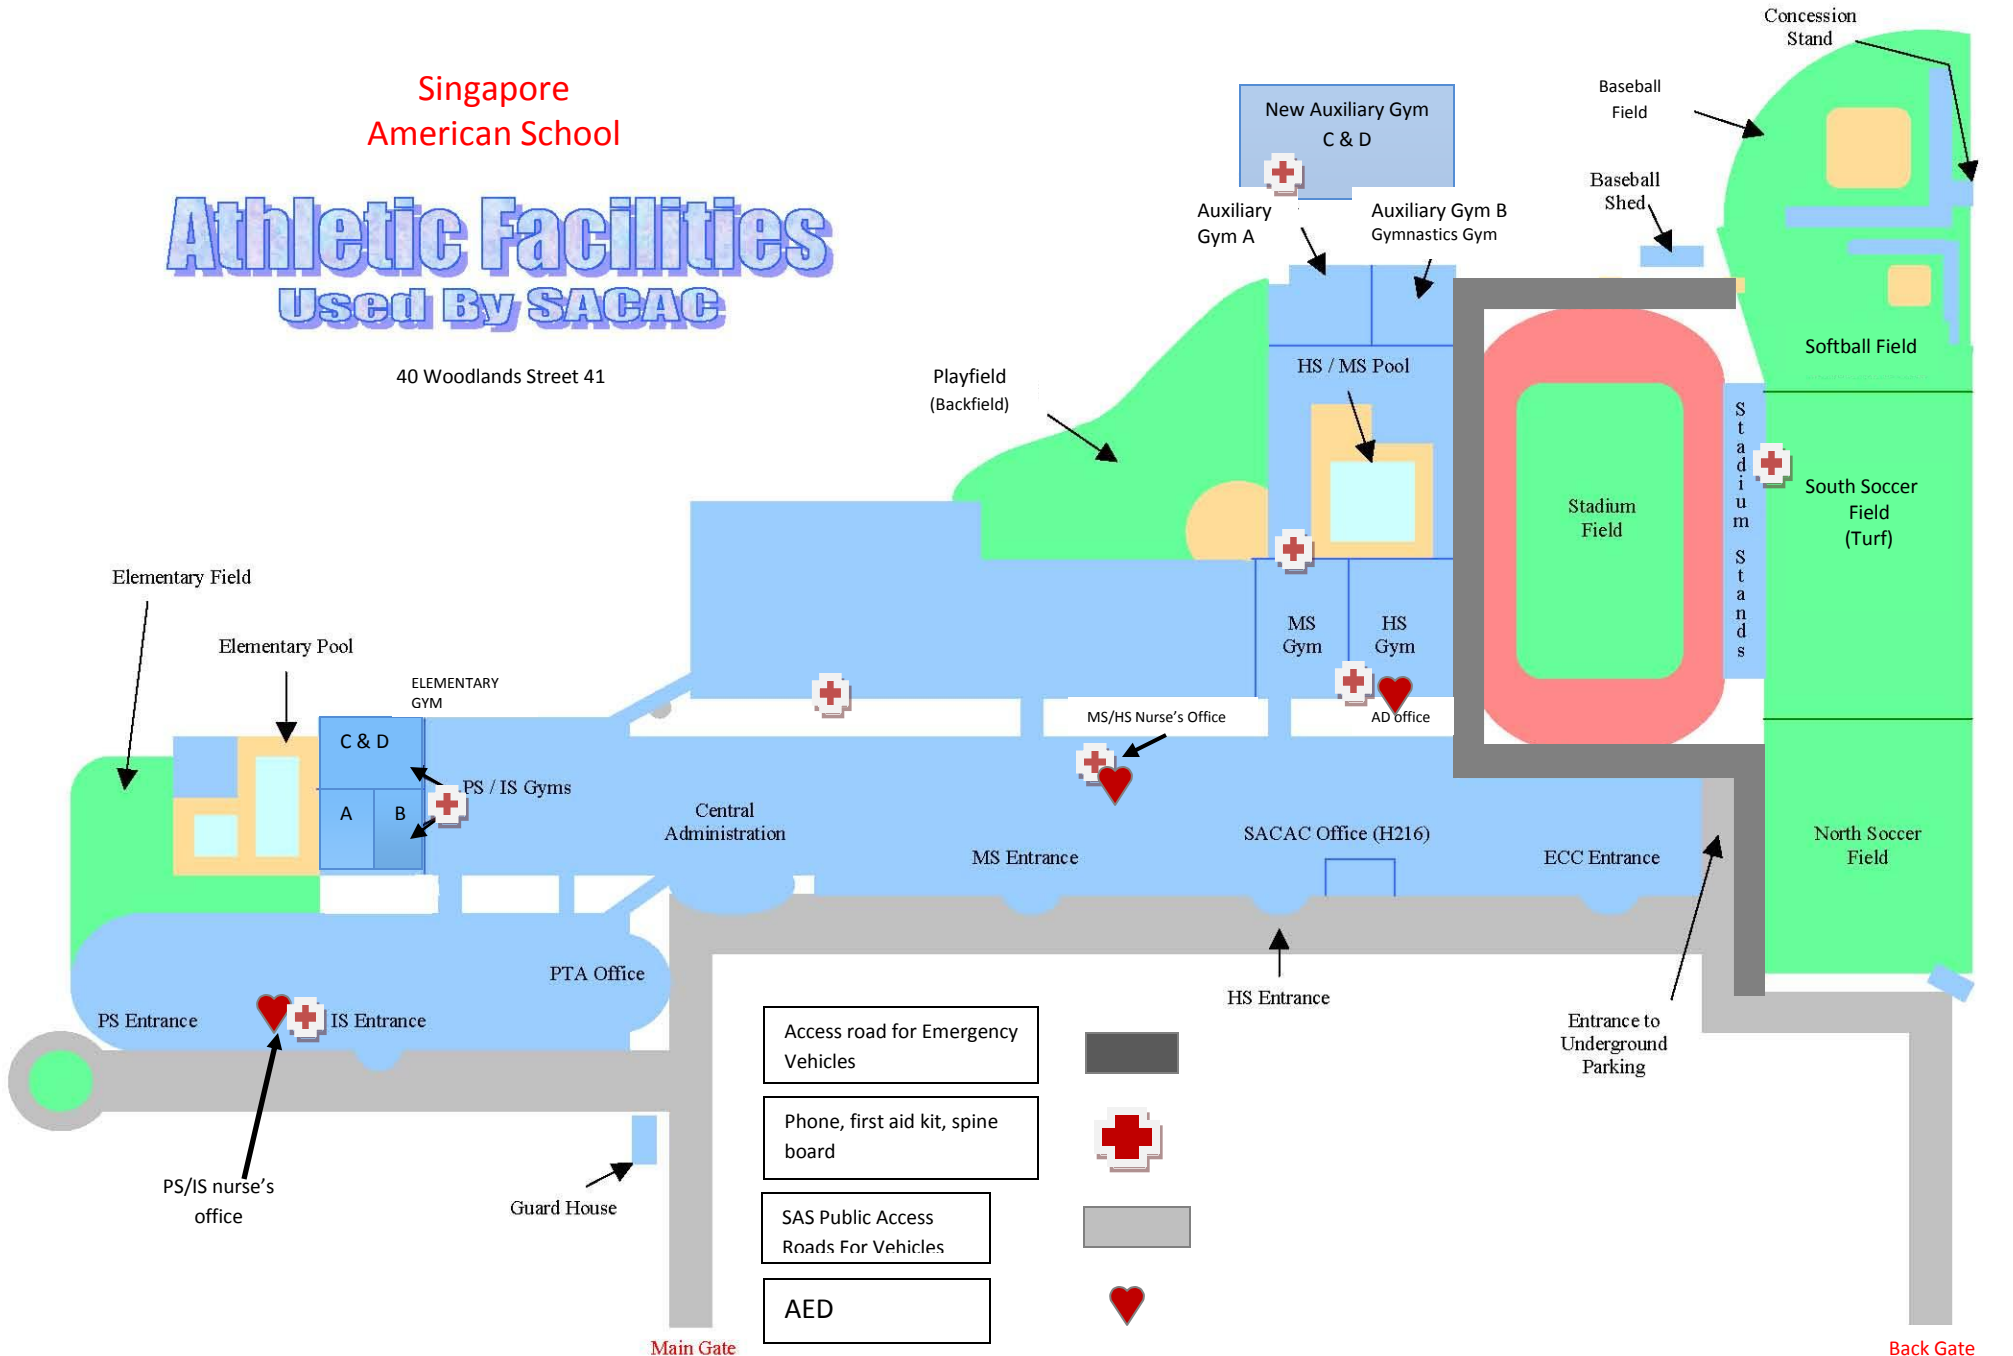

Singapore American School
Athletic Facilities

Used By SACAC

40 Woodlands Street 41

Main Gate

Back Gate